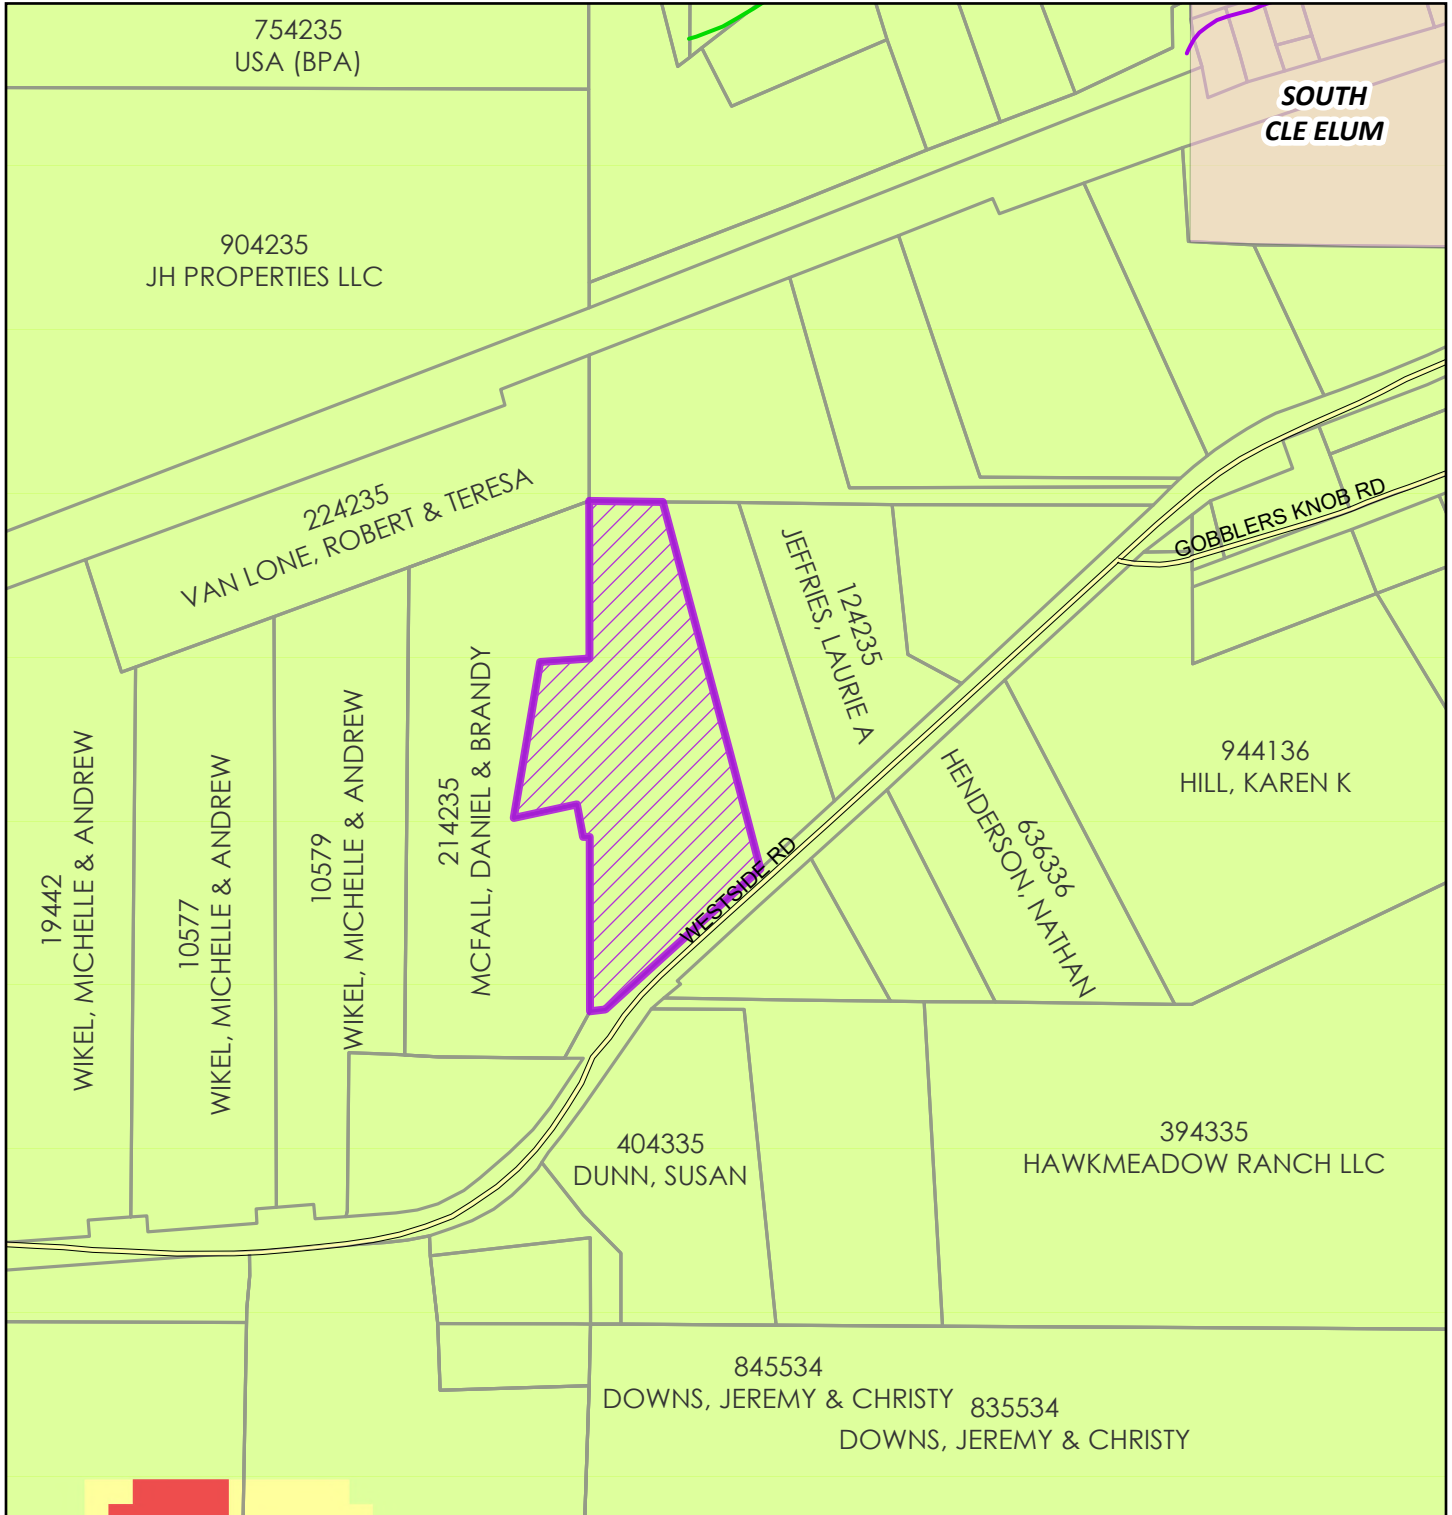

# SP-26-00001 Sarginson

## Hazardous Slope

# 2026

Coordinate System: NAD 1983 StatePlane Washington South FIPS 4602 Feet